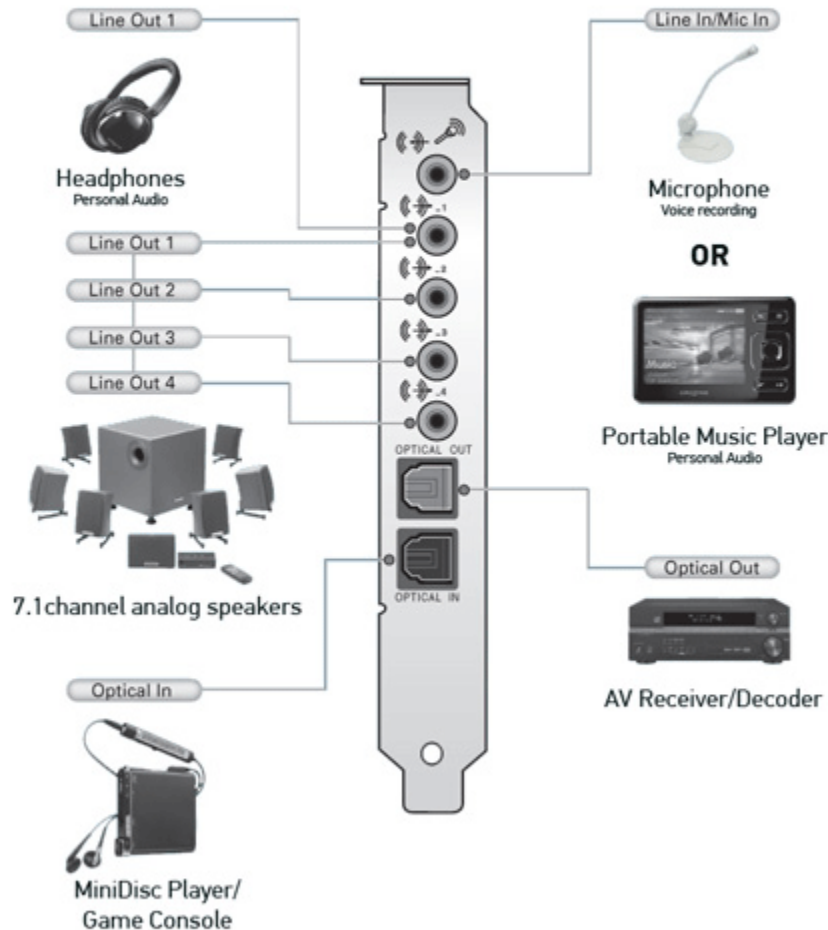

Connections Sound Blaster X-Fi Titanium Audio Card

Minimum System Requirements

- Microsoft® Windows Vista® (Service Pack 1) or Windows® XP (x64, Service Pack 2 or Media Center Edition)
- Intel® Pentium® 4, AMD® Athlon™ or equivalent 1.6 GHz processor
- 256MB RAM (512MB for Windows Vista)
- 600MB of free hard disk space
- Available PCI Express® slot (x1, x4 or x16)
- CD-ROM or DVD-ROM drive
- Internet connection to download PowerDVD software